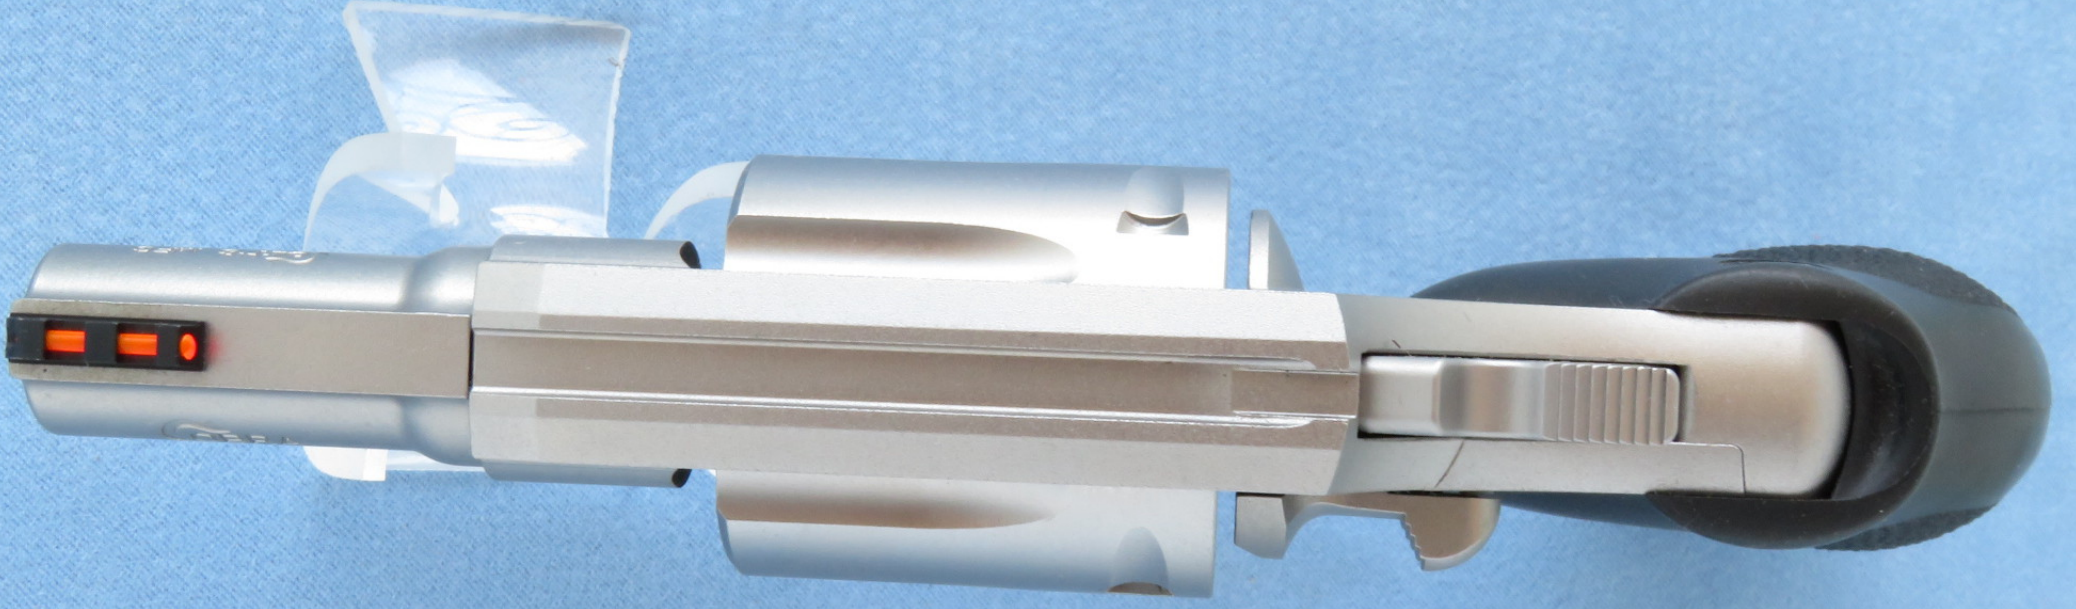

COLT'S MFG
HARTFORD, CT USA

RA546644

OBRA
38 SPL +P

COLT'S MFG
HARTFORD, CT USA

6644

COLT'S MFG
HARTFORD, CT USA

RA546644

MODEL - SM2FO

RA546644

COBRA, STAINLESS MATTE, 2" BARREL,
FIBER OPTIC FRONT SIGHT

Model D

L609