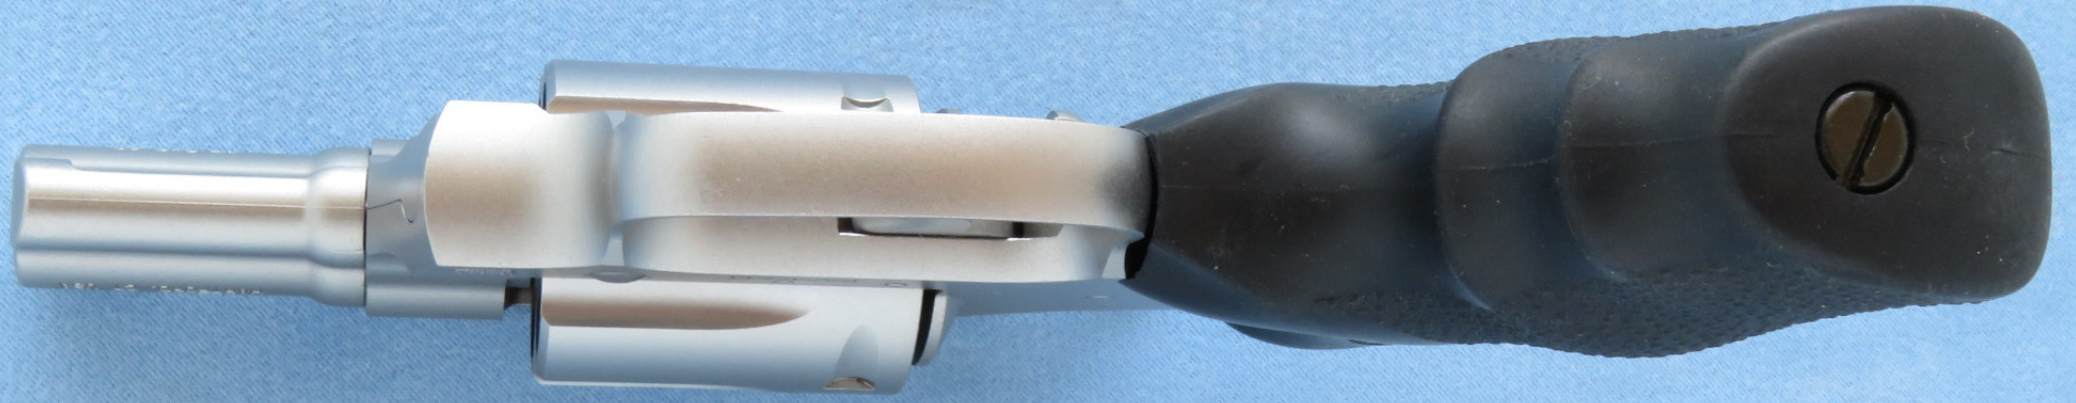

COLT'S MFG
HARTFORD, CT USA

RA546644

OBRA
38 SPL +P

COLT'S MFG
HARTFORD, CT USA

6644

COLT'S MFG
HARTFORD, CT USA

RA546644

MODEL - SM2FO

RA546644

COBRA, STAINLESS MATTE, 2" BARREL,
FIBER OPTIC FRONT SIGHT

Model D

L609