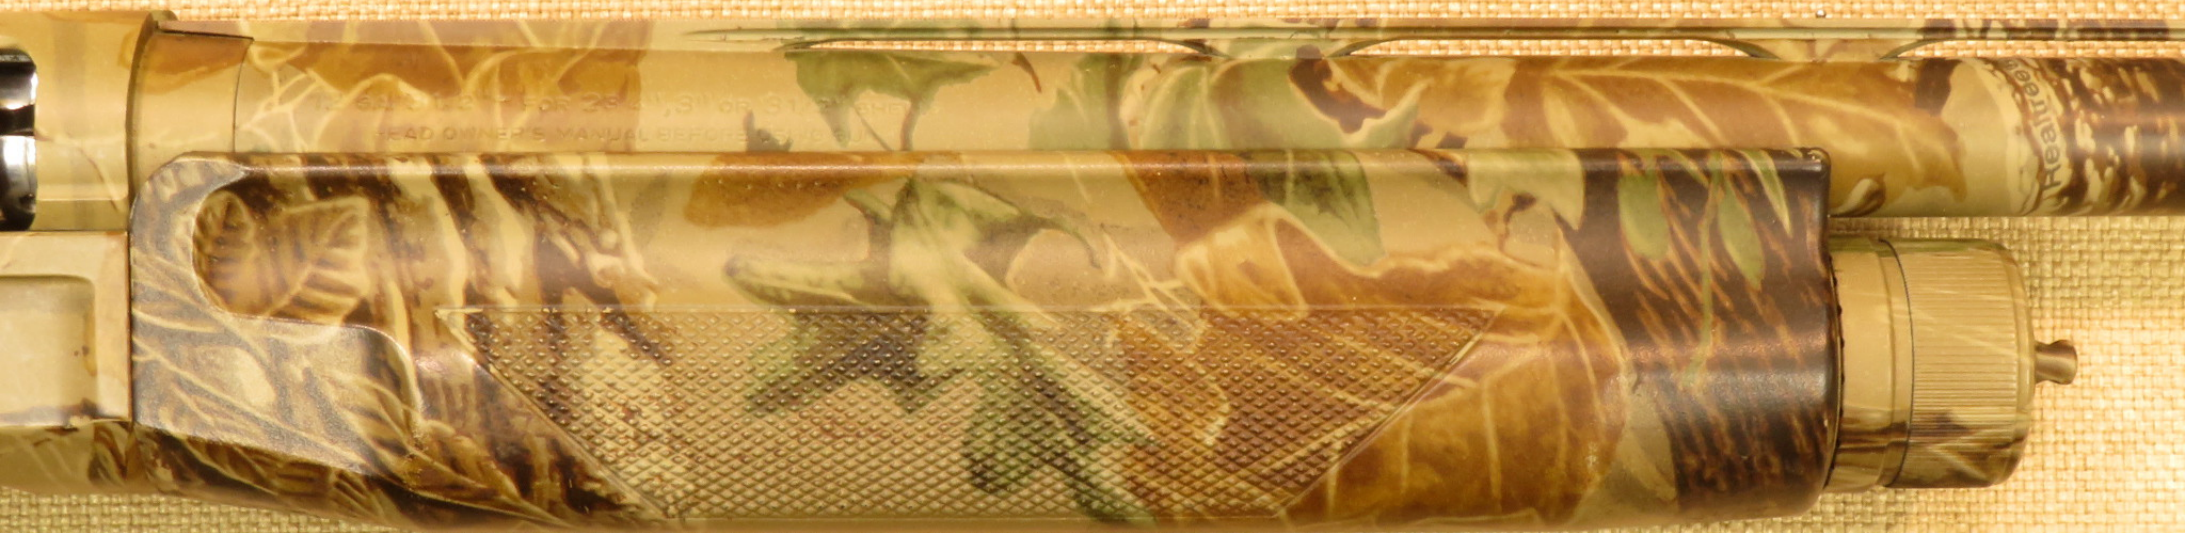

FRONTIUS S.P.A. - MADE IN ITALY

U123124

GENELLI
litree®

267-00000 BLACK EAGLE BEVED