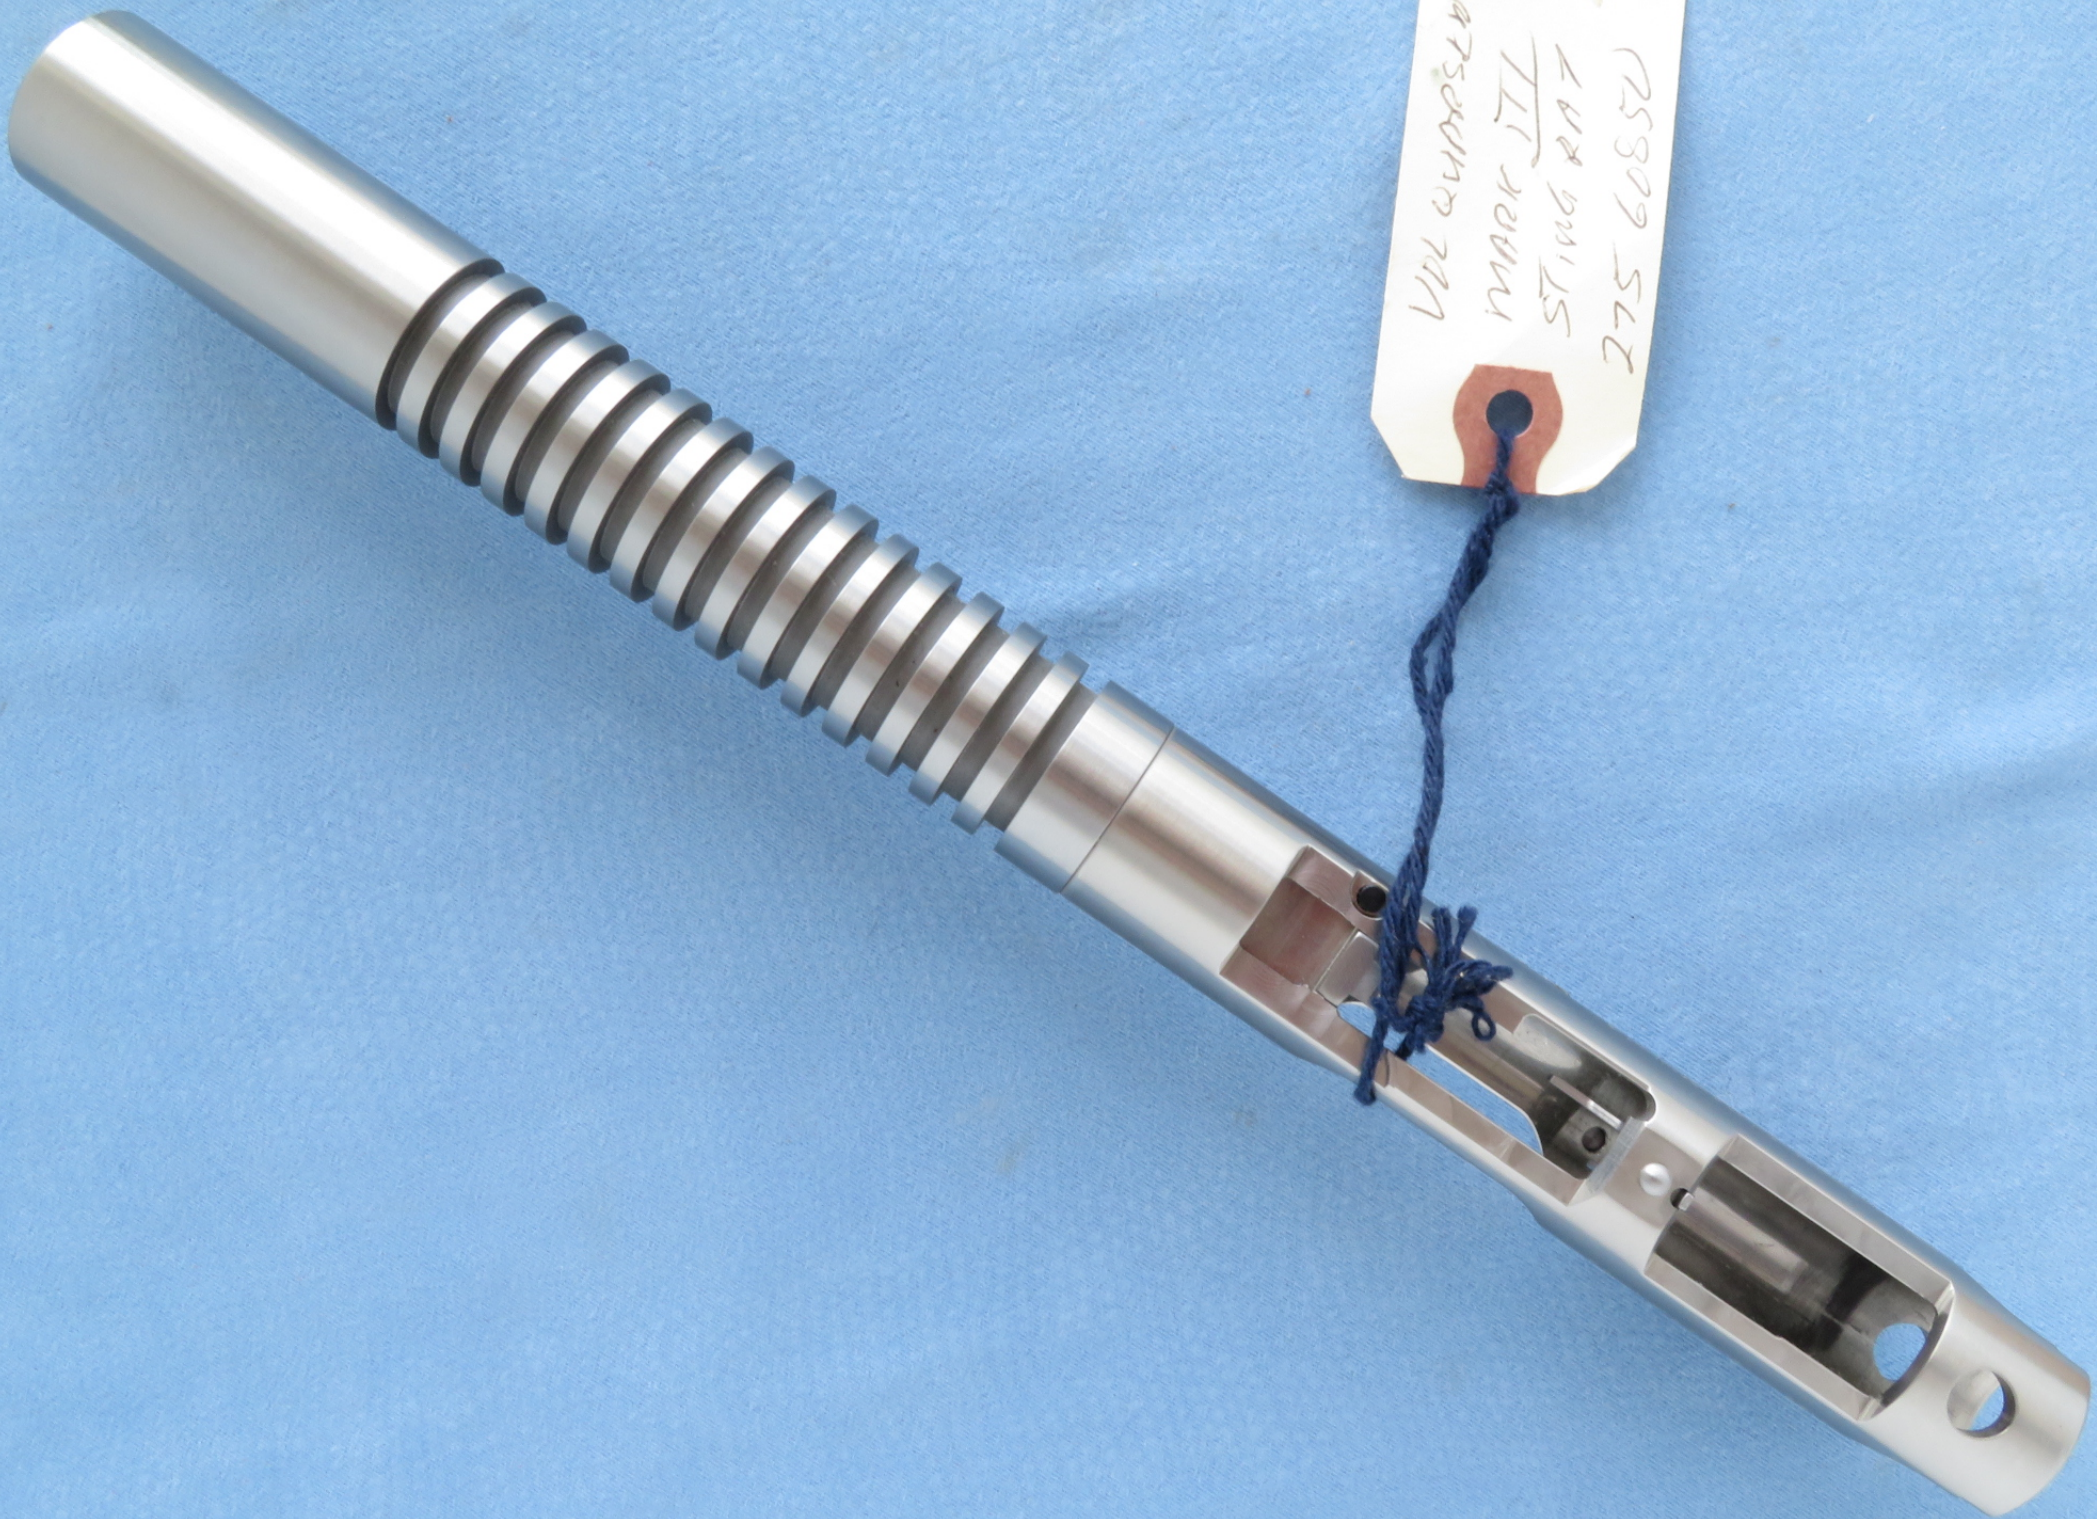

RUGER MK III
.22 CAL. LONG RIFLE

275-60850

VDE QUARSLD
MARK III
STING RAY
275 60850

72-14

LOADED CHAMBER INDICATOR

BEFORE USING GUN—READ WARNINGS IN—
STURM, RUGER & CO., INC. SOUTHPORT, CT, USA

25809 542
ST 100 RA 7
TTL MARK JTL
VUL SUPPLY
ASSEMBLY

VAL QUADRA
MARK III
STING RAZ
25809 SLL
275 60850

RIEDEL

275-60850

275 60850