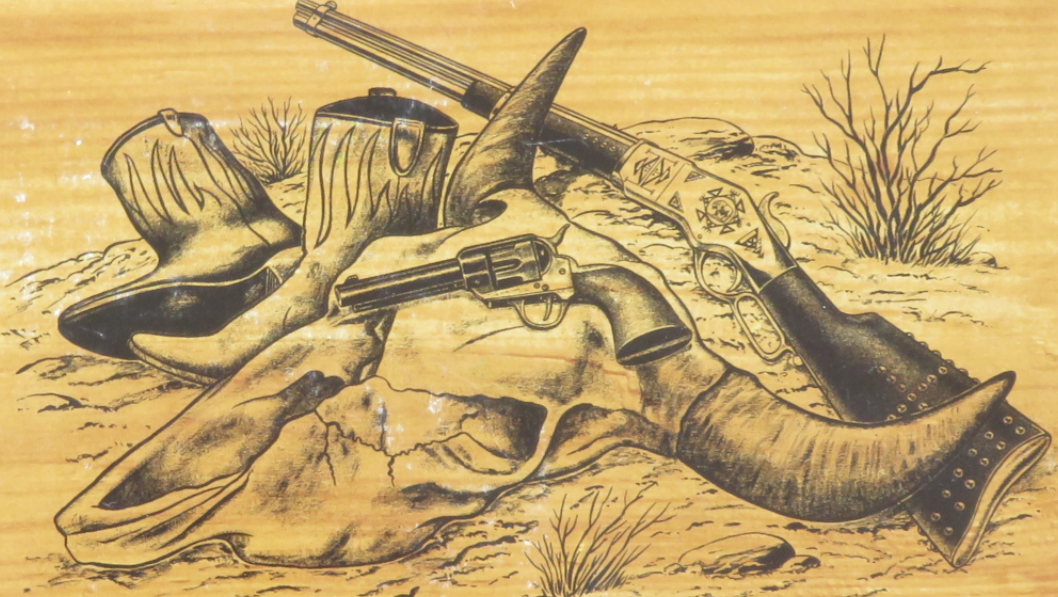

T.C. STANGE

A. UBERTI srl

WORLD'S FINEST REPLICAS

WORLD'S FINEST REPLICAS